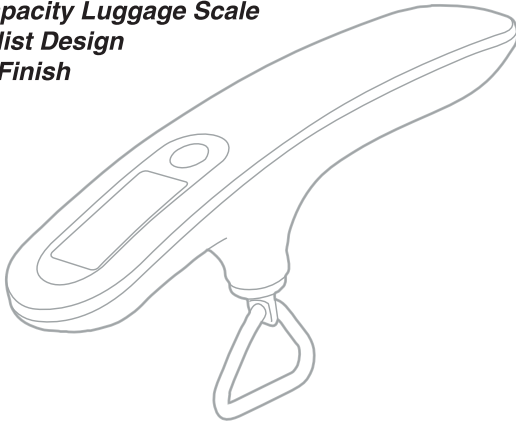

verify

USER MANUAL

verifyly

50kg x 0.1kg Capacity Luggage Scale
Modern Minimalist Design
Stainless Steel Finish

USER MANUAL

Thank you for purchasing the MY WEIGH® Verifyly luggage digital scale. Please read all operating instructions carefully before use. This electronic scale is a precision instrument. With normal care and proper treatment, it will provide years of reliable service.

SELECT UNIT

1. Press key  to switch on.
2. Press  again until the unit you want appears before 0.0 is displayed.
3. Press and hold  for 3 seconds to turn off the scale.

WEIGHING

1. Strap to the handle of luggage and keep the strap relaxed.
2. Press  key to switch on.
3. When 0.0 is displayed, lift the luggage off the ground using the scale handle.
4. After the weight becomes steady, the reading will lock automatically.
5. The scale will turn off automatically after 30 seconds without use or you can press  for 3 seconds to turn off.

SPECIFICATIONS

Capacity	50kg, 110.2lb, 7st:12.2lb
Readability	0.1kg, 0.2lb, 0.2lb
Modes	kg, lb, st:lb (UK)
Power	1x CR2032